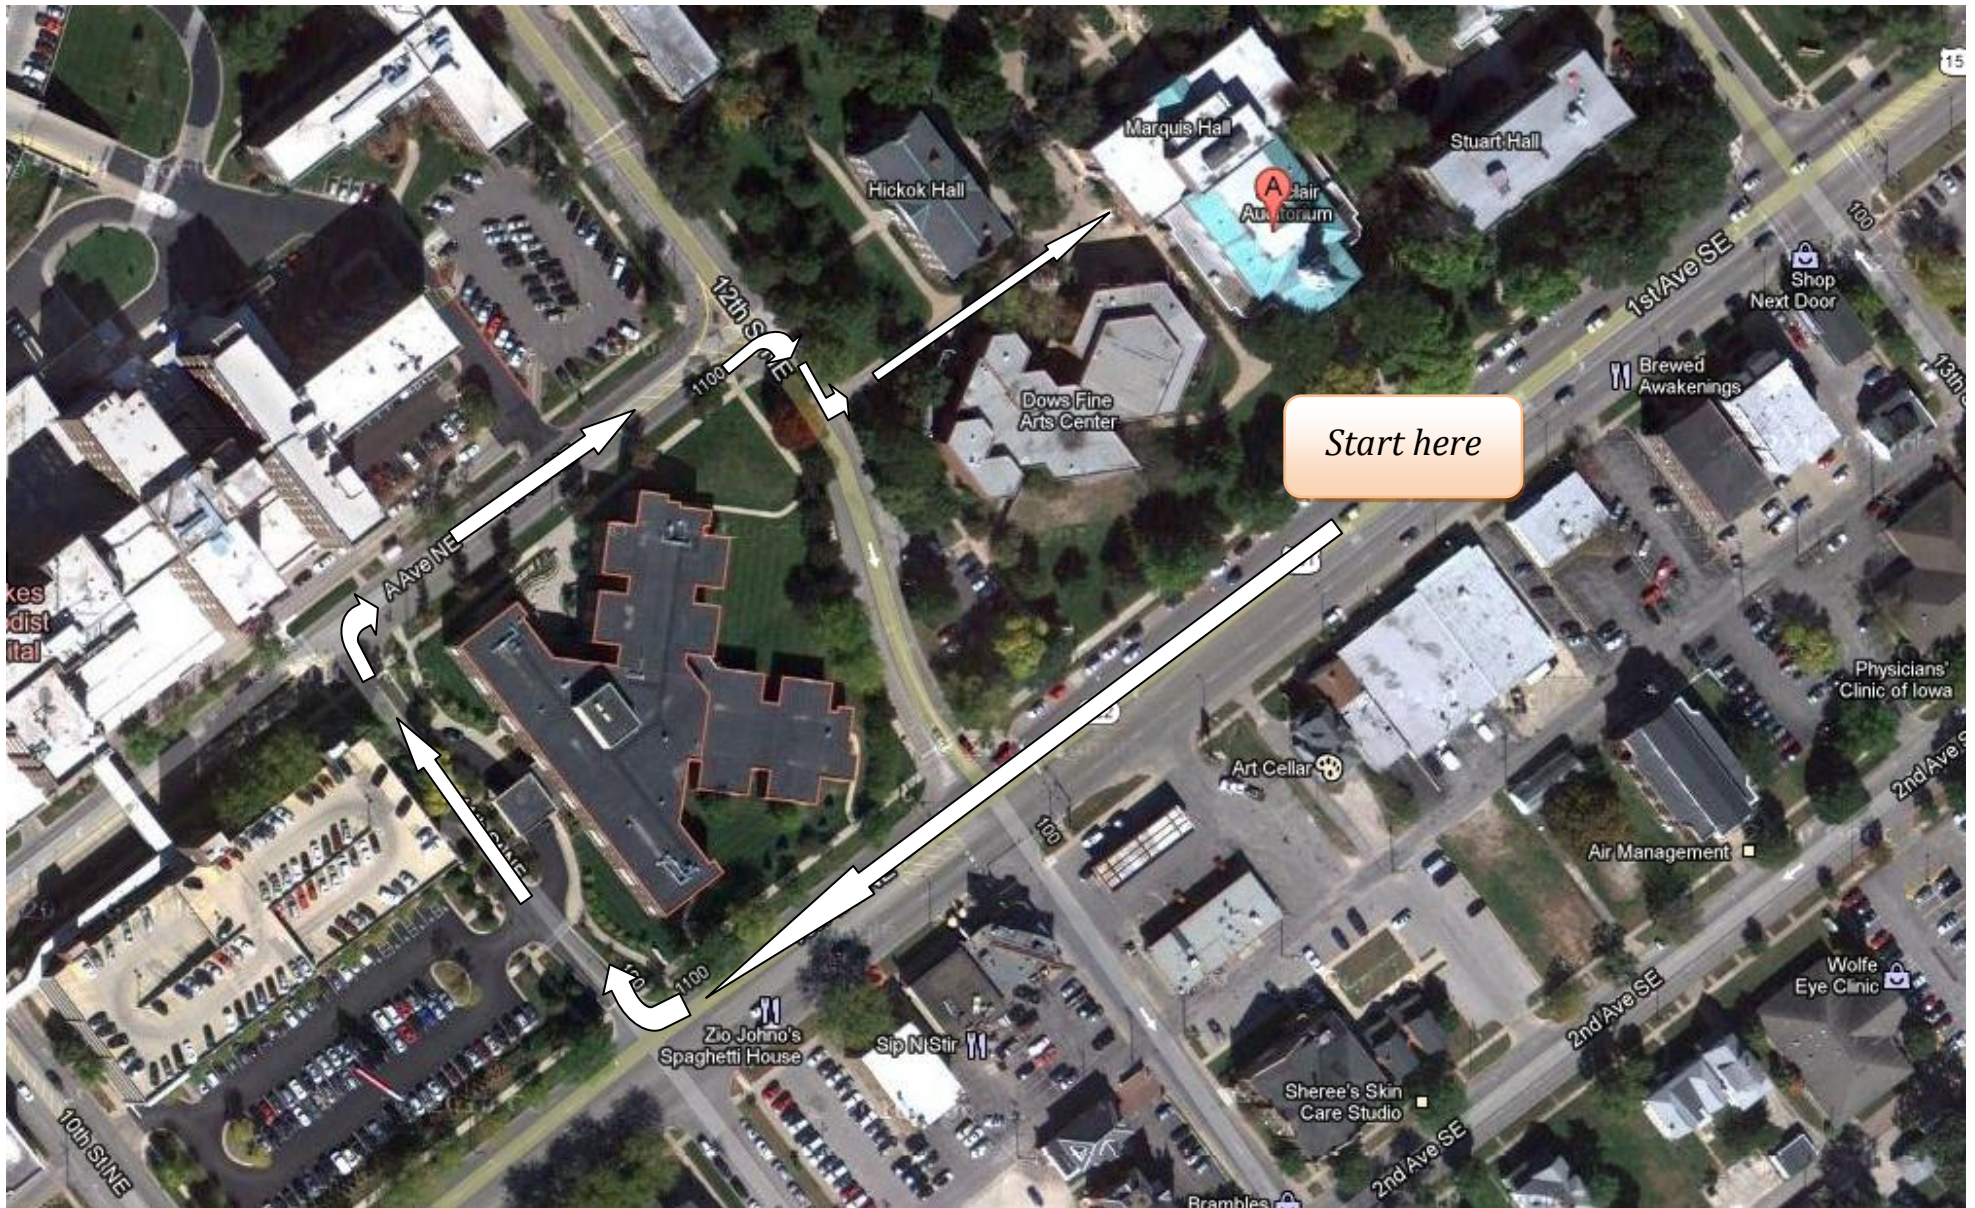

Handicap Access to Marquis Hall

Head West on First Avenue, past Coe Rd. Take the first right on 11th St, the next right on A Ave., the next right on Coe Rd. (12th St.), and an immediate left onto the sidewalk between Hickok Hall (the older building) and Dows Theater (more modern building). Sinclair is straight ahead of you and the Marquis Hall handicap ramp will be on your left.