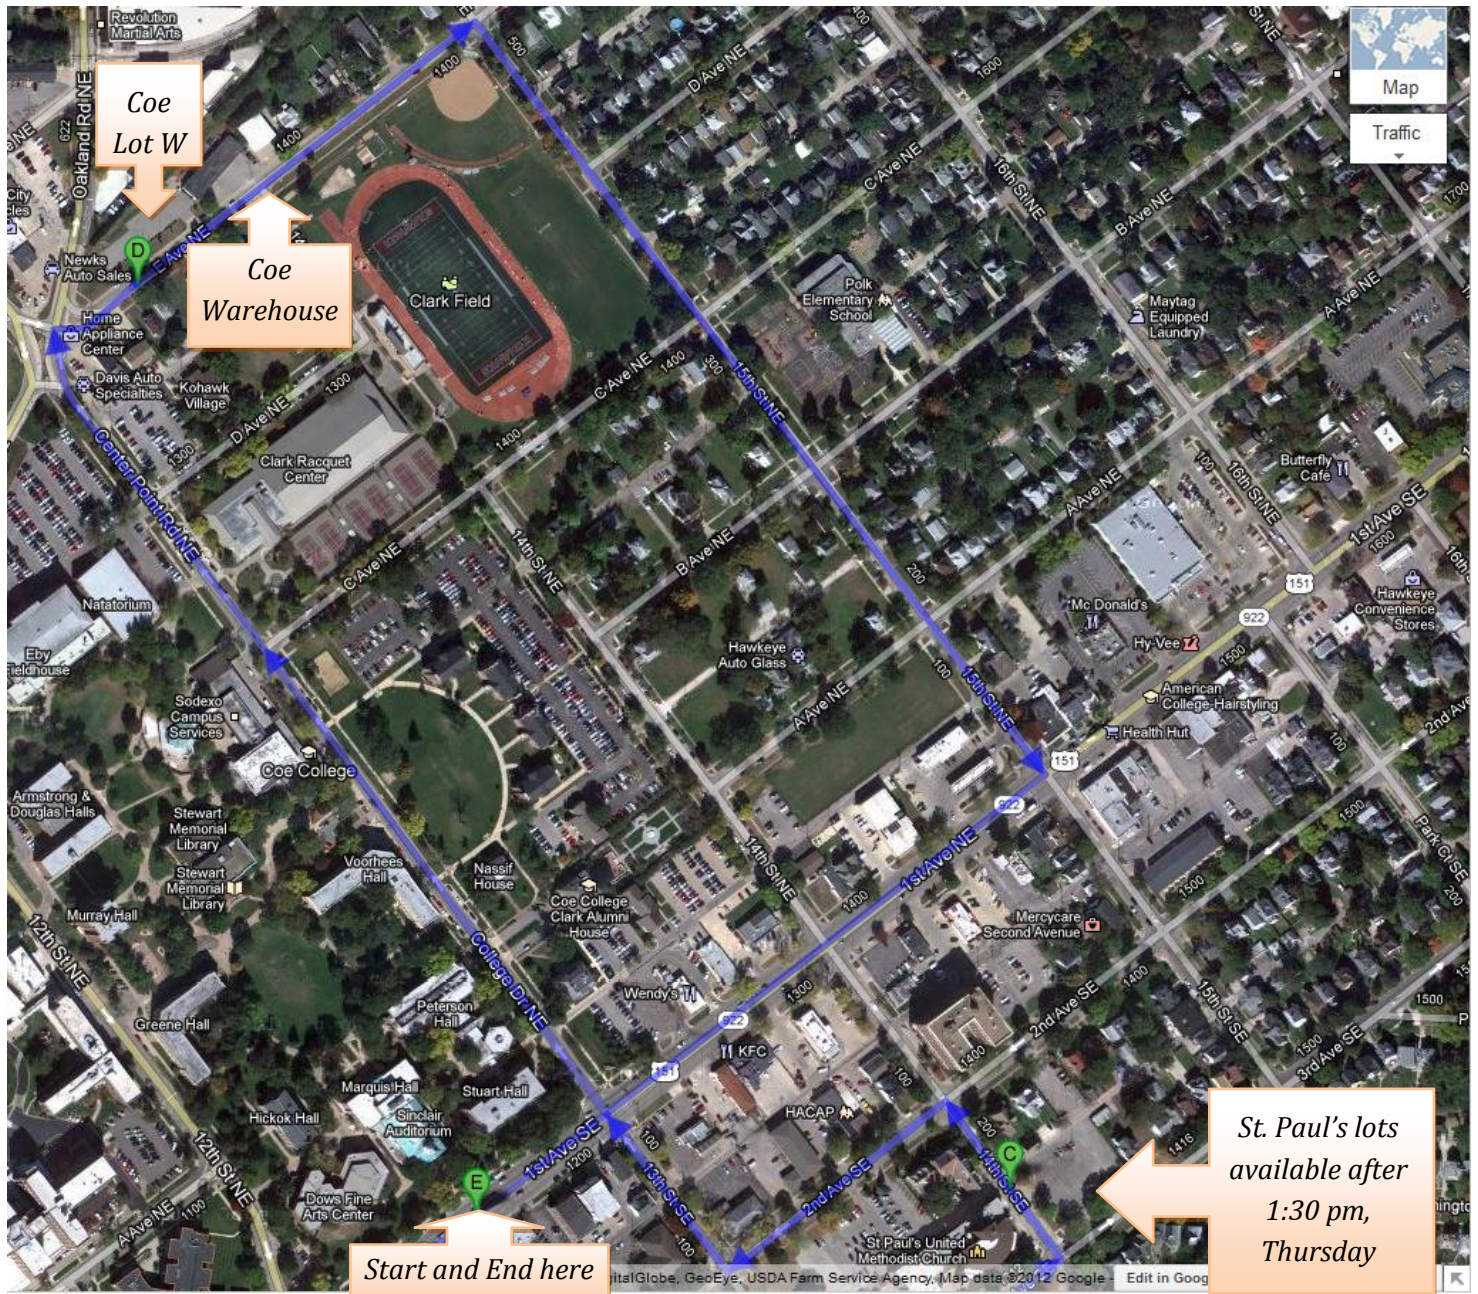

## Side B

If no spaces at Westminster Presbyterian or St. Paul's United Methodist, turn left on 2<sup>nd</sup> Avenue, then right on 13<sup>th</sup> St./College Drive to turn right on E Ave, where you will find Coe Lot W and some spaces in front of the Coe Warehouse.